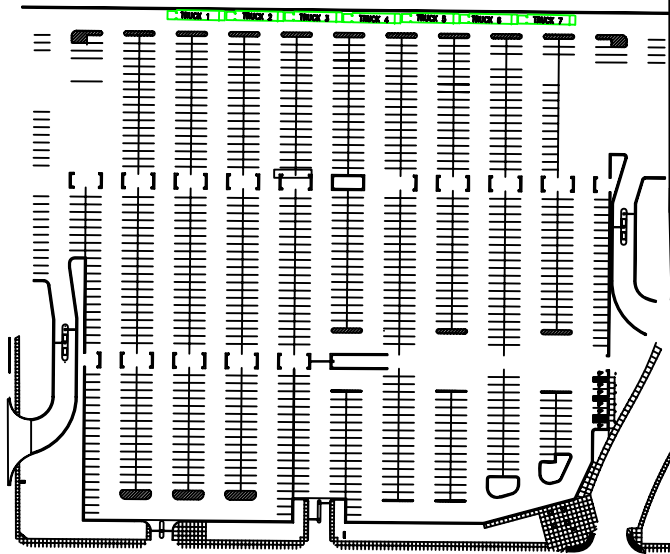

I-235

Participant
Bus Parking FAR NORTH LOT

5TH ST.

3RD ST.

ONE-WAY SOUTH

2ND AVE.

CROCKER

Active
Loading/Unloading
Only

CENTER

CENTER

2ND AVE.

PARK ST.