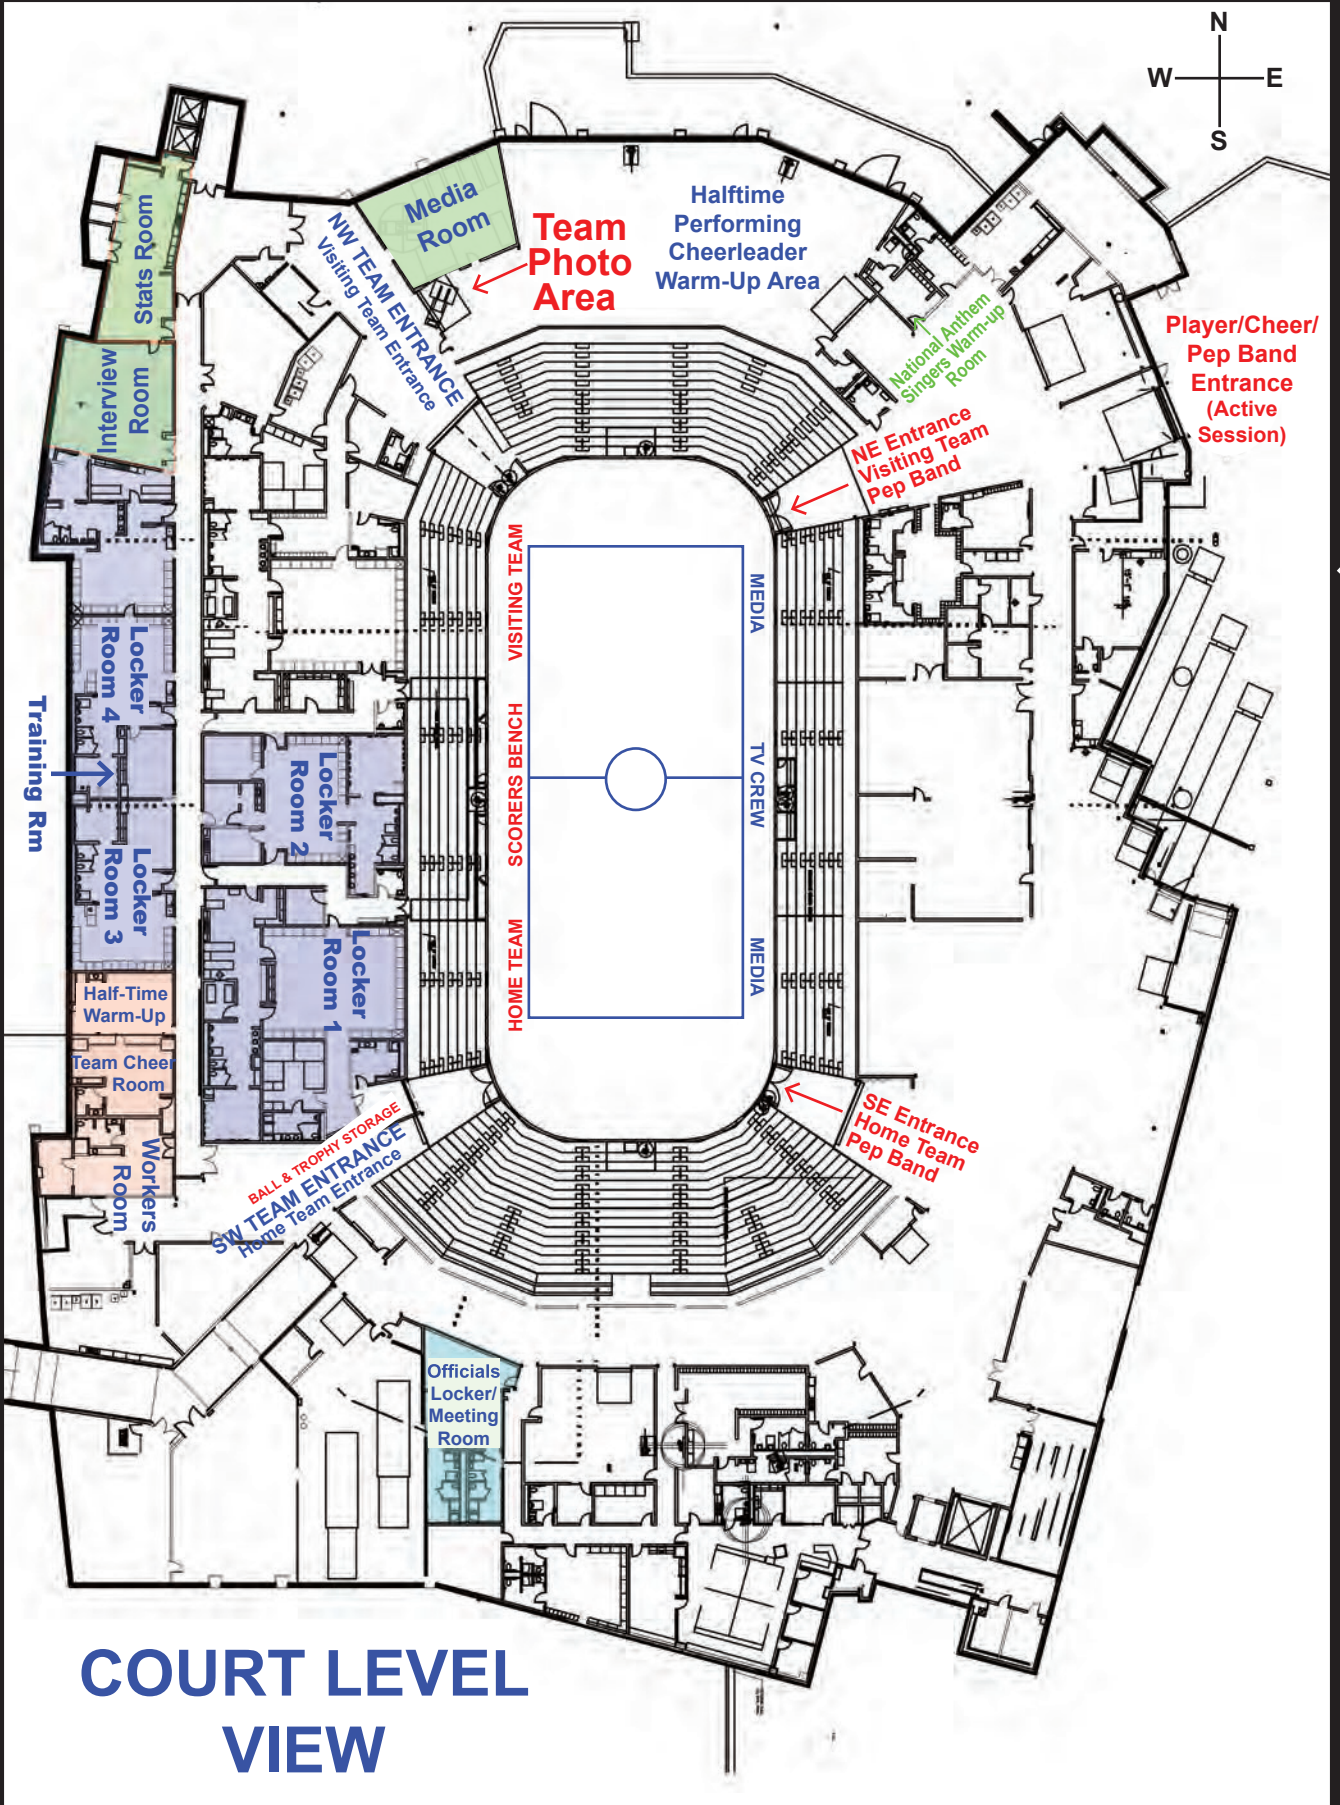

2017 BOYS' BASKETBALL

I-235

OVERFLOW PEP BUS PARKING
(\$25 FEE FOR PARKING)

ENTRANCES FOR PRIORITY PARKING
(PART OF GENERAL LOT)

PEP BUS PARKING
Off 5th Street
(Free as available)

PARK

VIP PRIORITY PARKING

V.I.P., MEDIA & WORKER ENTRANCE

NORTH TICKET ENTRANCE
(Advance ticket sales only)

CROCKER STREET

PEP BUS DROP-OFF

PLAYER/CHEER/PEP BAND ENTRANCE
(Active Session)

7TH STREET

6TH STREET

5TH STREET

3RD STREET

3RD STREET

2ND AVENUE

CROCKER STREET

2nd Street (one way)

3rd Street (one way)

COURT LEVEL VIEW

CENTER STREET