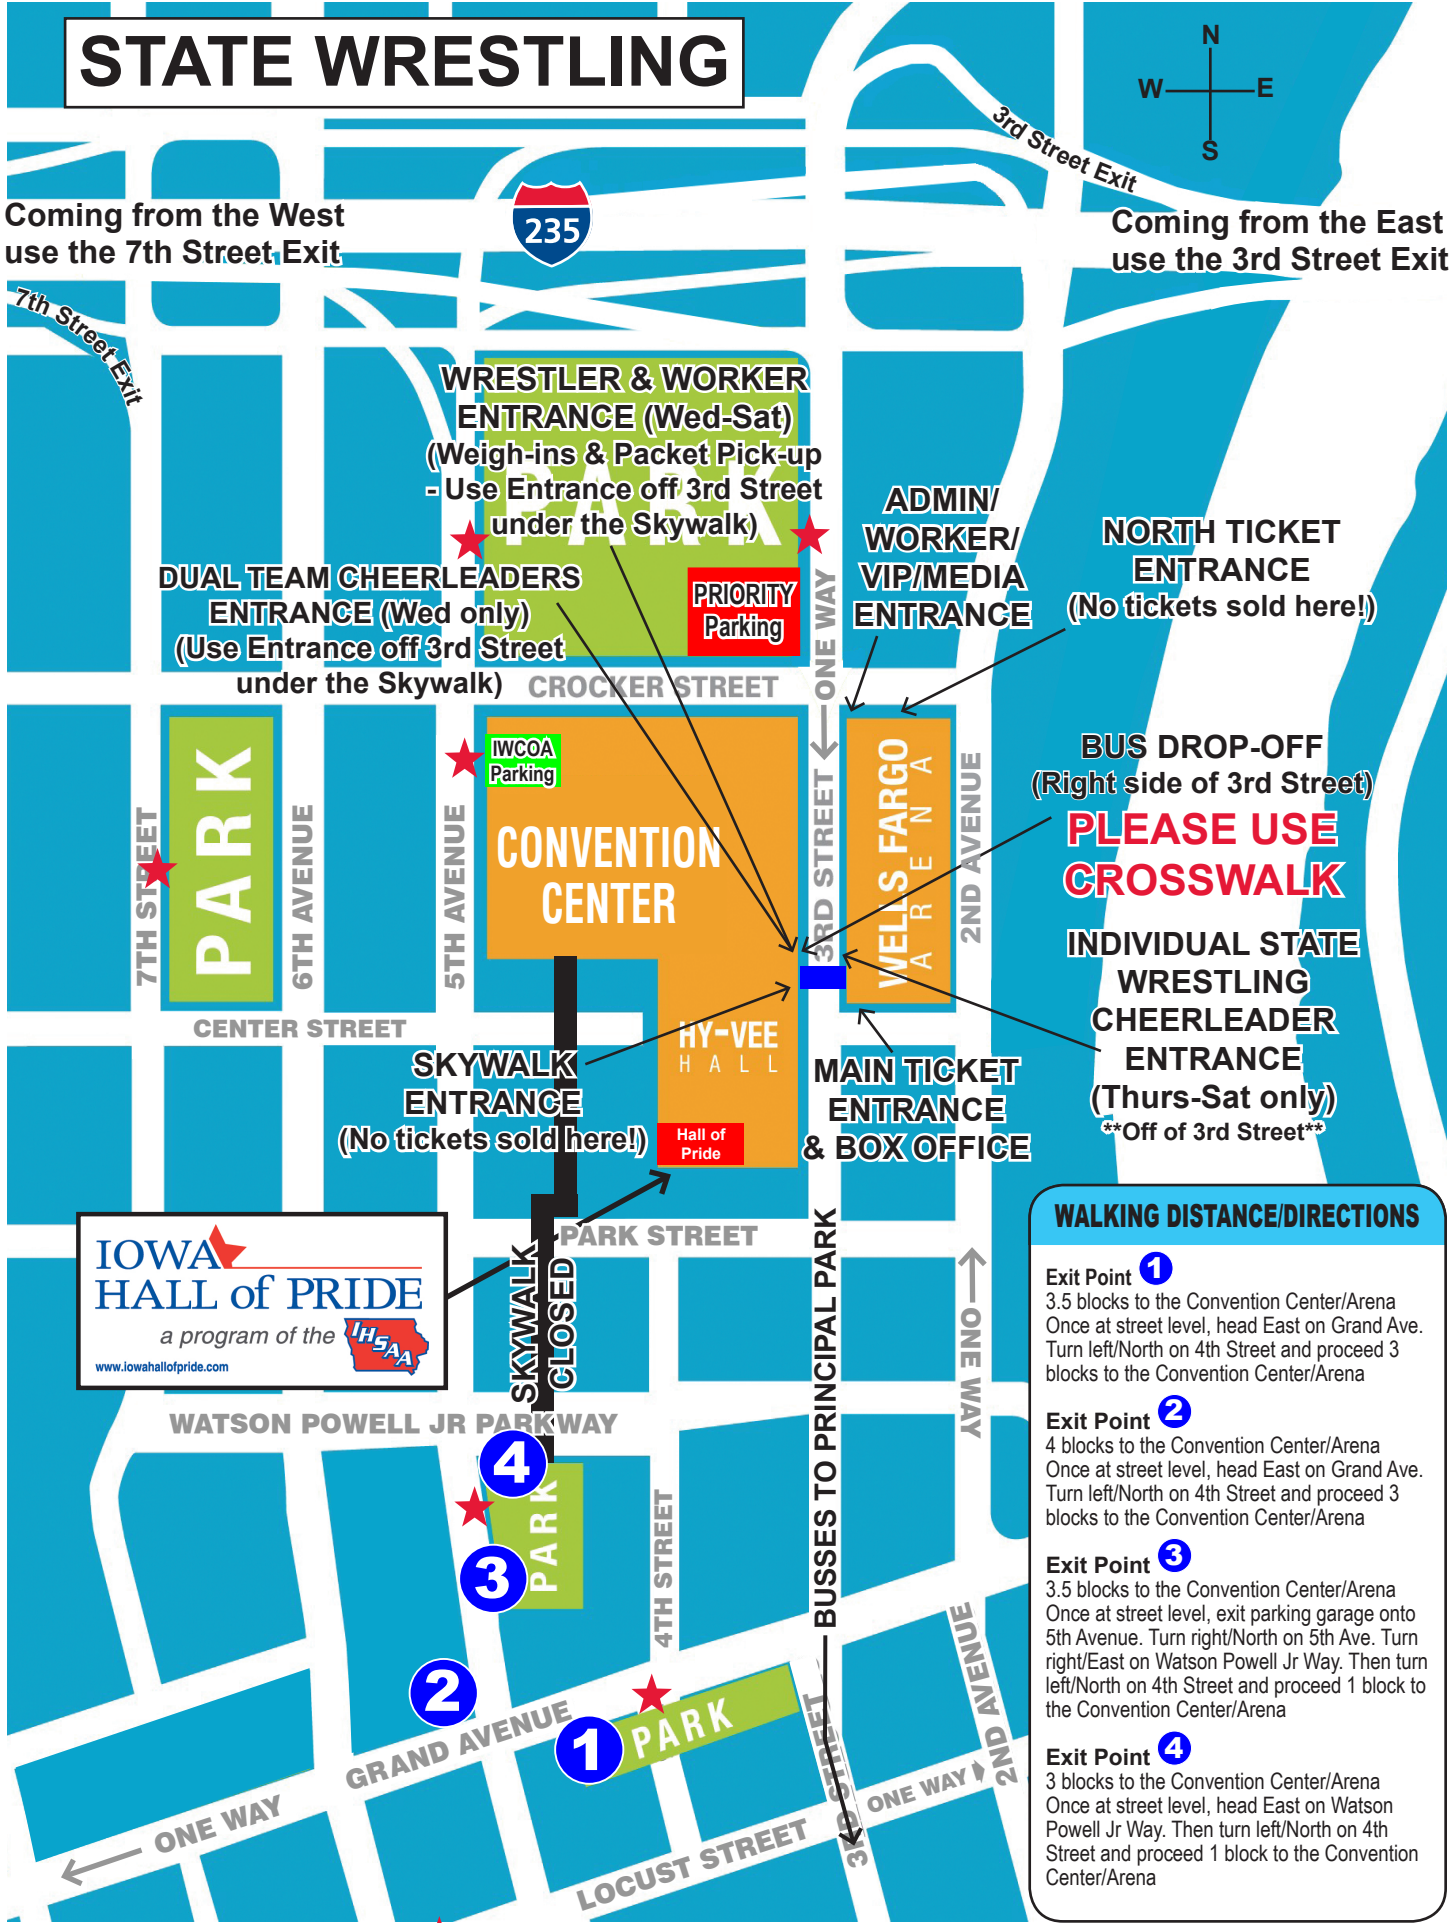

FOR YOUR OWN SAFETY PLEASE USE CROSSWALKS AT ALL TIMES

STATE WRESTLING

Coming from the West
use the 7th Street Exit

Coming from the East
use the 3rd Street Exit

7th Street Exit

3rd Street Exit

**WRESTLER & WORKER
ENTRANCE (Wed-Sat)**
(Weigh-ins & Packet Pick-up
- Use Entrance off 3rd Street
under the Skywalk)

**SKYWALK
ENTRANCE**
(No tickets sold here!)

**SKYWALK
CLOSED**

WALKING DISTANCE/DIRECTIONS

Exit Point 1
3.5 blocks to the Convention Center/Arena
Once at street level, head East on Grand Ave.
Turn left/North on 4th Street and proceed 3
blocks to the Convention Center/Arena

Exit Point 2
4 blocks to the Convention Center/Arena
Once at street level, head East on Grand Ave.
Turn left/North on 4th Street and proceed 3
blocks to the Convention Center/Arena

Exit Point 3
3.5 blocks to the Convention Center/Arena
Once at street level, exit parking garage onto
5th Avenue. Turn right/North on 5th Ave. Turn
right/East on Watson Powell Jr Way. Then turn
left/North on 4th Street and proceed 1 block to
the Convention Center/Arena

Exit Point 4
3 blocks to the Convention Center/Arena
Once at street level, head East on Watson
Powell Jr Way. Then turn left/North on 4th
Street and proceed 1 block to the Convention
Center/Arena

★ Denotes Parking Entrances