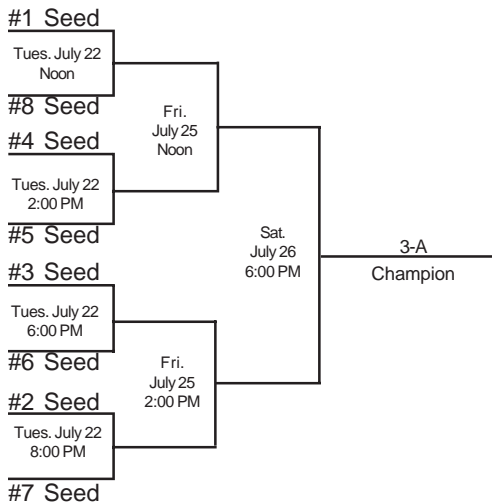

2008 STATE SUMMER BASEBALL TOURNAMENT

PRINCIPAL PARK--DES MOINES

CLASS 1-A

CLASS 2-A

CLASS 3-A

CLASS 4-A