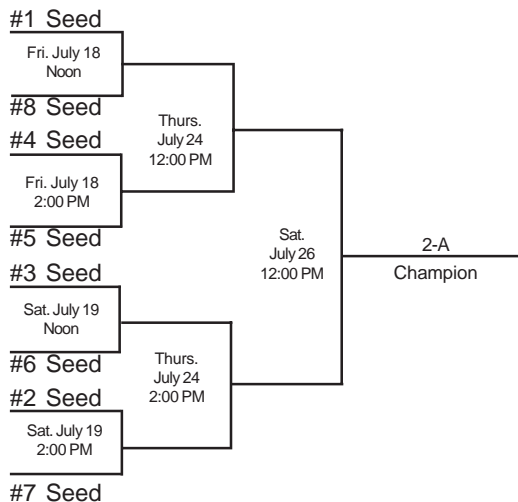

2008 STATE SUMMER BASEBALL TOURNAMENT

PRINCIPAL PARK--DES MOINES

CLASS 1-A

CLASS 2-A

CLASS 3-A

CLASS 4-A