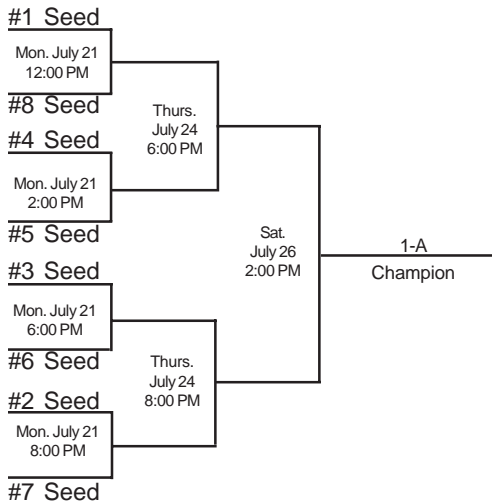

2008 STATE SUMMER BASEBALL TOURNAMENT

PRINCIPAL PARK--DES MOINES

CLASS 1-A

CLASS 2-A

CLASS 3-A

CLASS 4-A