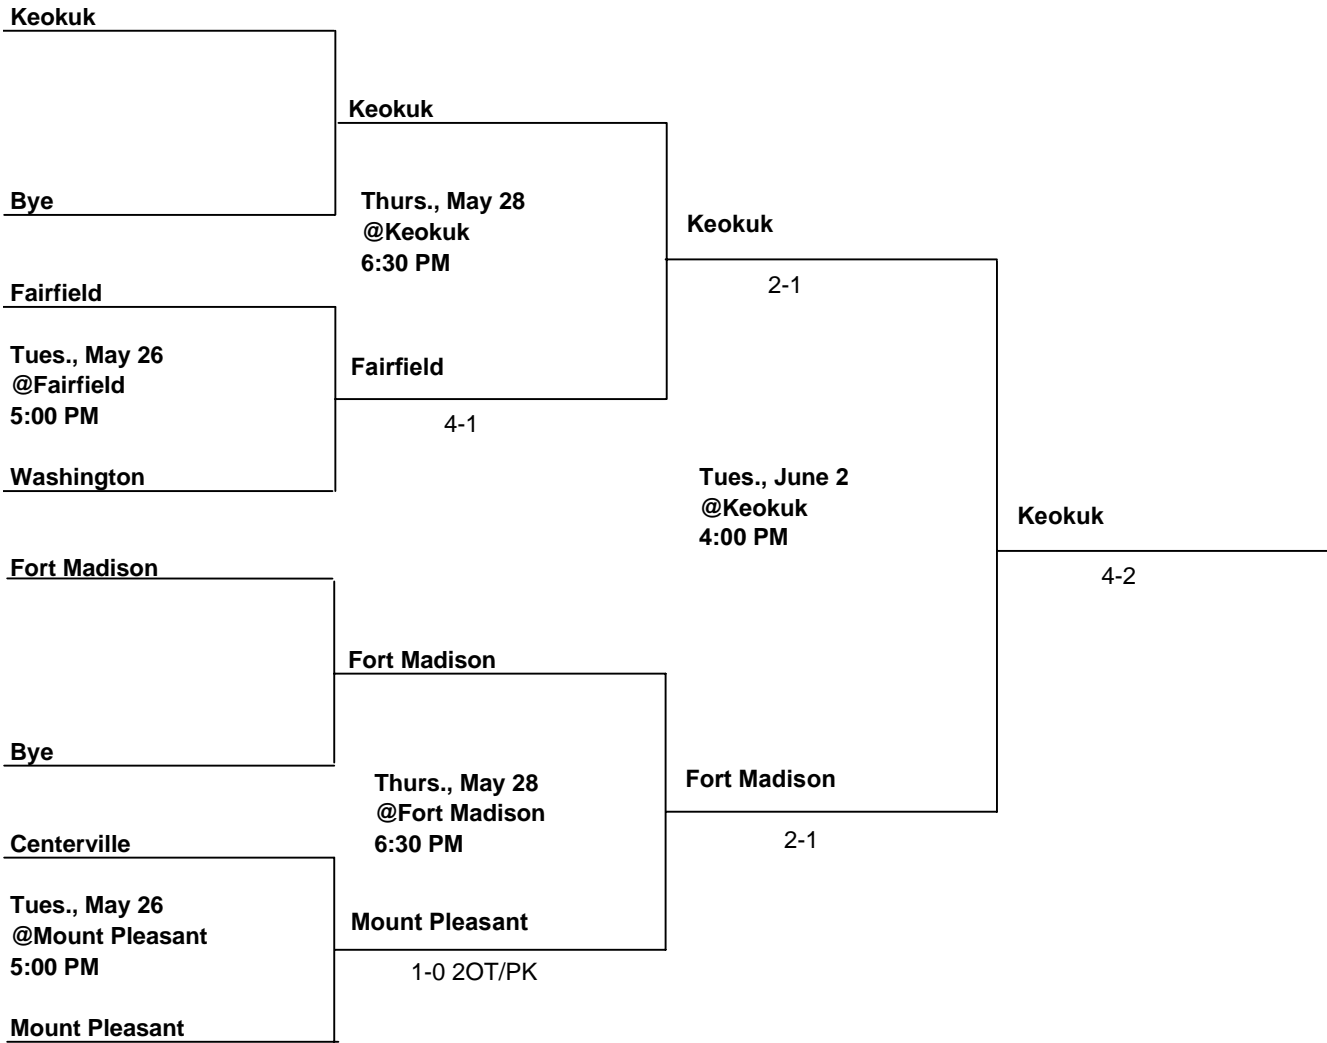

IOWA HIGH SCHOOL ATHLETIC ASSOCIATION
P. O. BOX 10
BOONE, IOWA 50036-0010

Pairings and Schedule of Tournaments/Meets Played
2009 SUBSTATE SOCCER TOURNAMENT - CLASS 2A

Substate #5

Dates: May 26, 28 & June 1

TEAM IN TOP BRACKET IS THE HOME TEAM

ABOVE PAIRINGS AND TIME SCHEDULE ESTABLISHED AS DIRECTED BY THE BOARD OF CONTROL