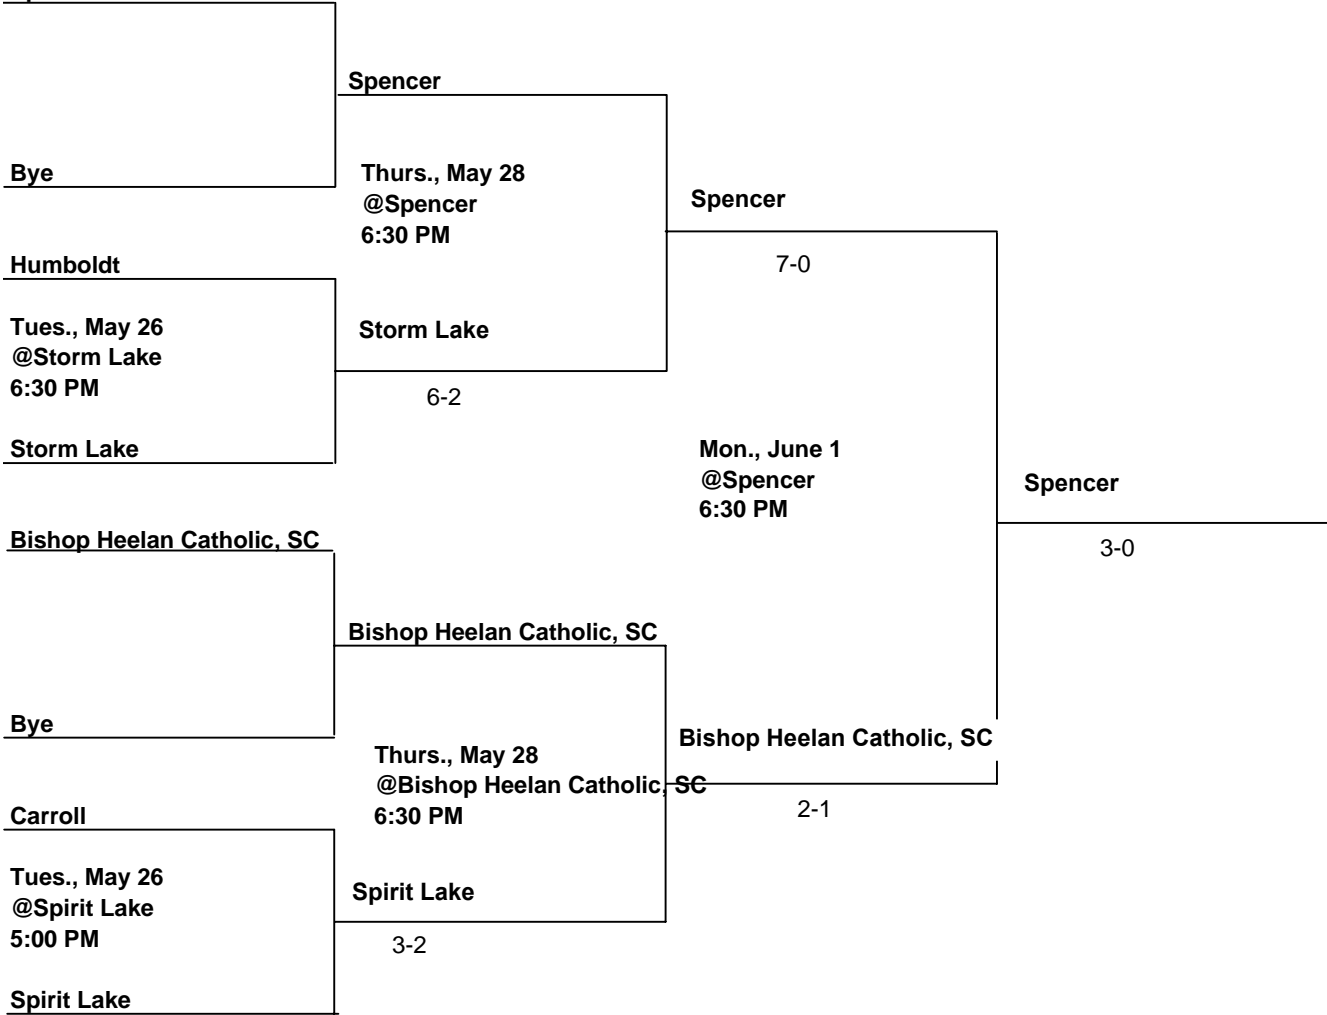

IOWA HIGH SCHOOL ATHLETIC ASSOCIATION
P. O. BOX 10
BOONE, IOWA 50036-0010

Pairings and Schedule of Tournaments/Meets Played
2009 SUBSTATE SOCCER TOURNAMENT - CLASS 2A

Substate #1

Dates: May 26, 28 & June 1

Spencer

TEAM IN TOP BRACKET IS THE HOME TEAM

ABOVE PAIRINGS AND TIME SCHEDULE ESTABLISHED AS DIRECTED BY THE BOARD OF CONTROL