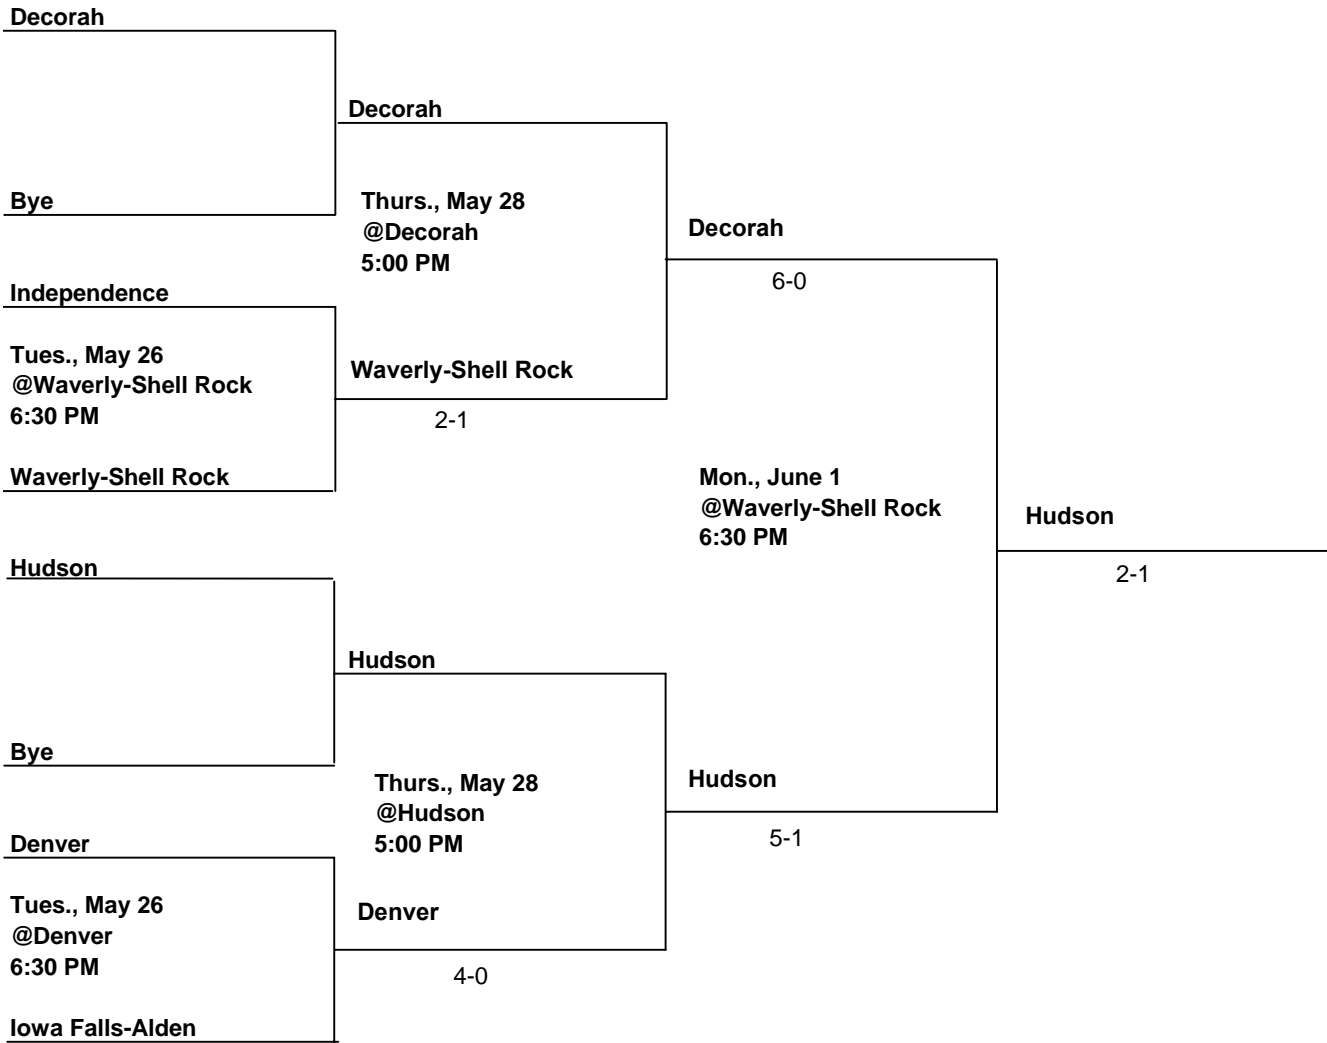

IOWA HIGH SCHOOL ATHLETIC ASSOCIATION
P. O. BOX 10
BOONE, IOWA 50036-0010

Pairings and Schedule of Tournaments/Meets Played
2009 SUBSTATE SOCCER TOURNAMENT - CLASS 2A

Substate #2

Dates: May 26, 28 & June 1

TEAM IN TOP BRACKET IS THE HOME TEAM

ABOVE PAIRINGS AND TIME SCHEDULE ESTABLISHED AS DIRECTED BY THE BOARD OF CONTROL