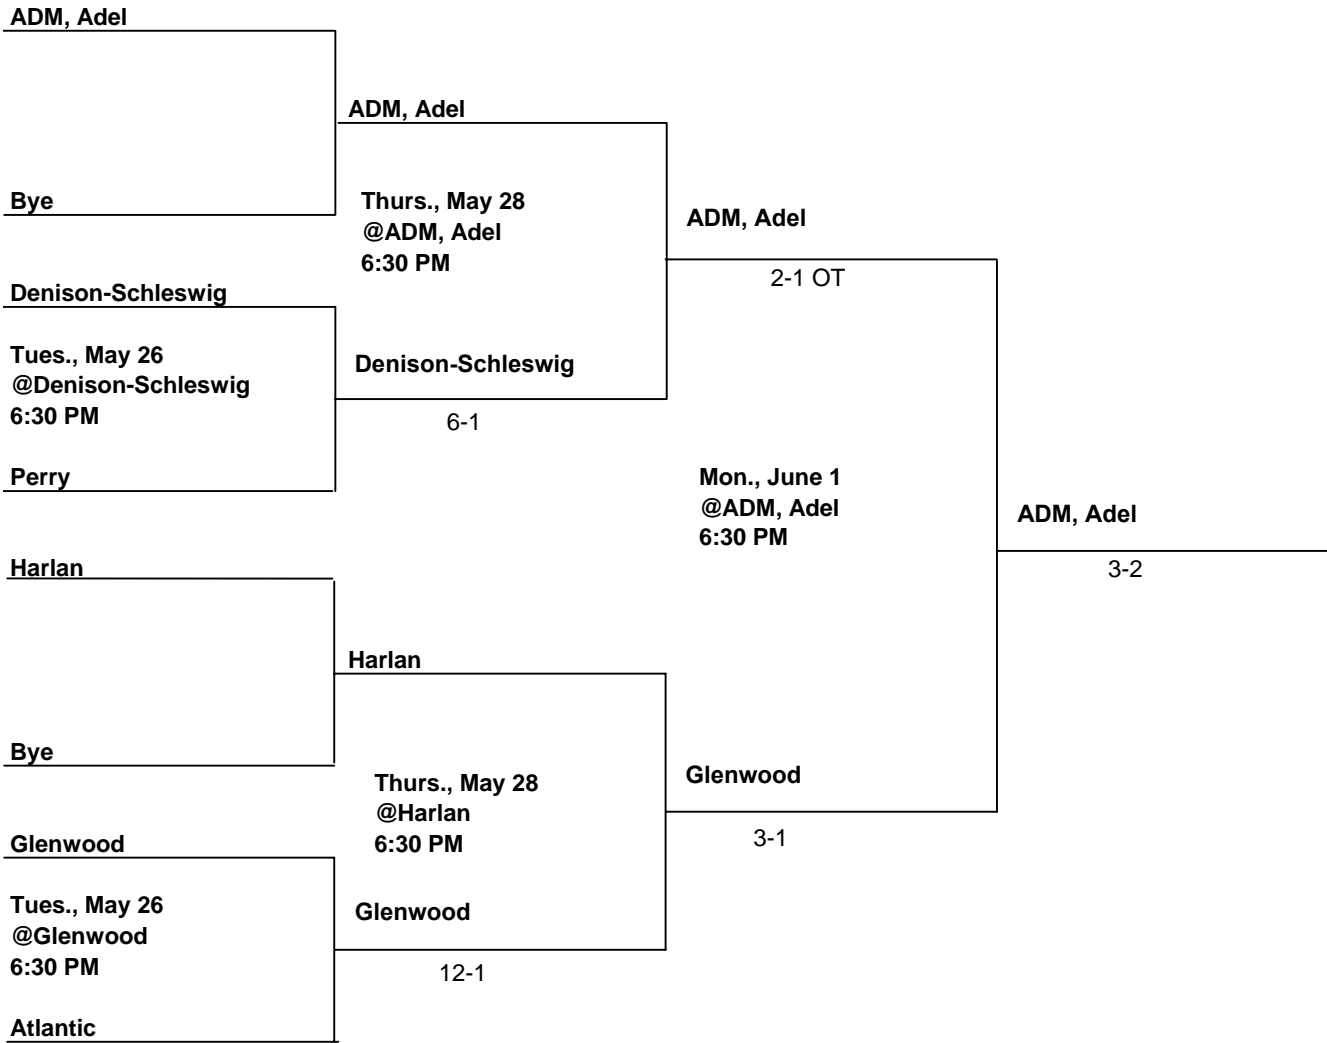

IOWA HIGH SCHOOL ATHLETIC ASSOCIATION
P. O. BOX 10
BOONE, IOWA 50036-0010

Pairings and Schedule of Tournaments/Meets Played
2009 SUBSTATE SOCCER TOURNAMENT - CLASS 2A

Substate #8

Dates: May 26, 28 & June 1

TEAM IN TOP BRACKET IS THE HOME TEAM

ABOVE PAIRINGS AND TIME SCHEDULE ESTABLISHED AS DIRECTED BY THE BOARD OF CONTROL