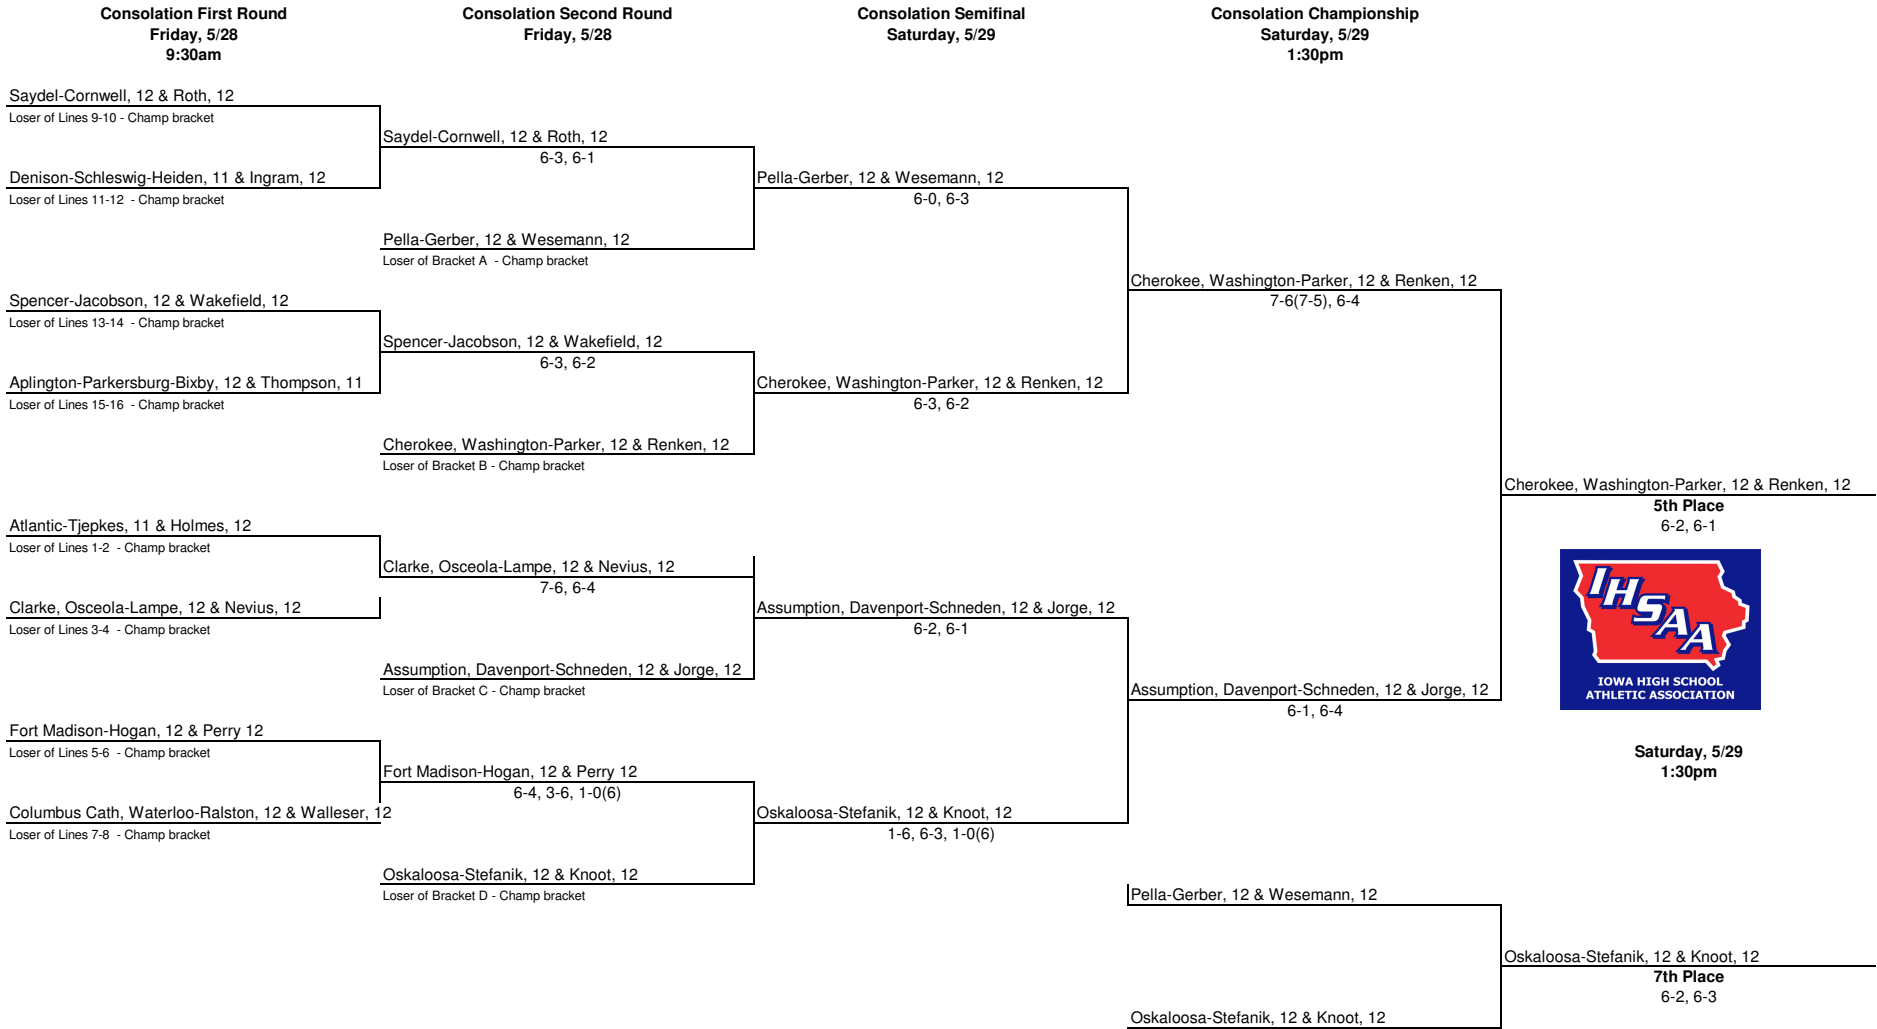

2010 CLASS 1A STATE TENNIS RESULTS -- DOUBLES CONSOLATION -- BYRNE'S PARK TENNIS CENTER, WATERLOO

**Saturday, 5/29
1:30pm**

**5th Place
6-2, 6-1**

**7th Place
6-2, 6-3**