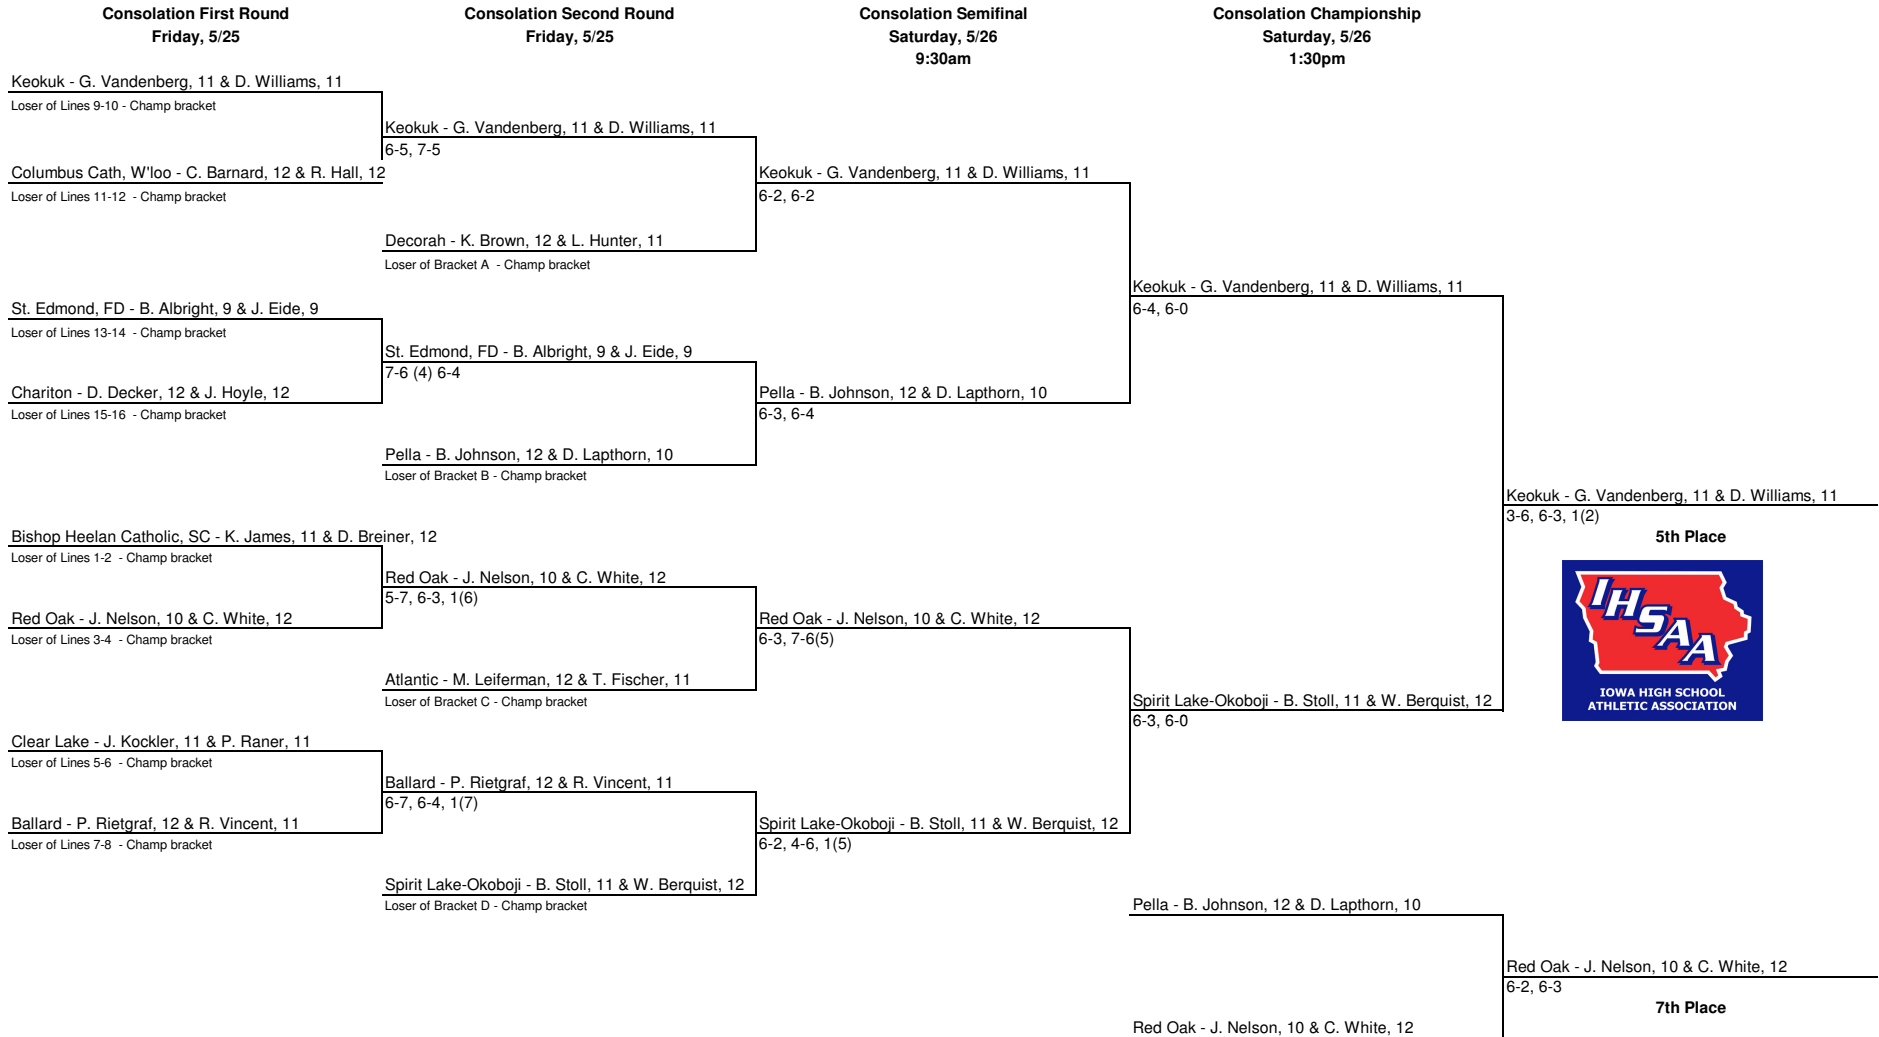

2012 CLASS 1A STATE TENNIS RESULTS -- DOUBLES CONSOLATION -- BYRNE'S PARK TENNIS CENTER, WATERLOO

5th Place

7th Place